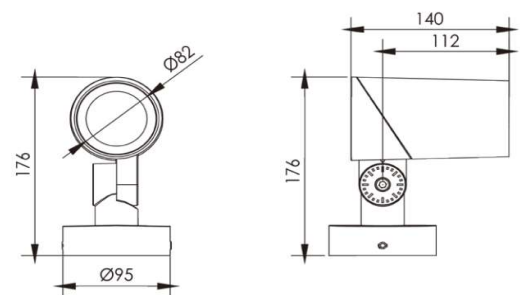

Remarks:-

Address: Plot #7 Saroorpur-Nangla Industrial Area,Ballabgarh-Sohna Road,Faridabad-121005

Email: info@sovitron.com